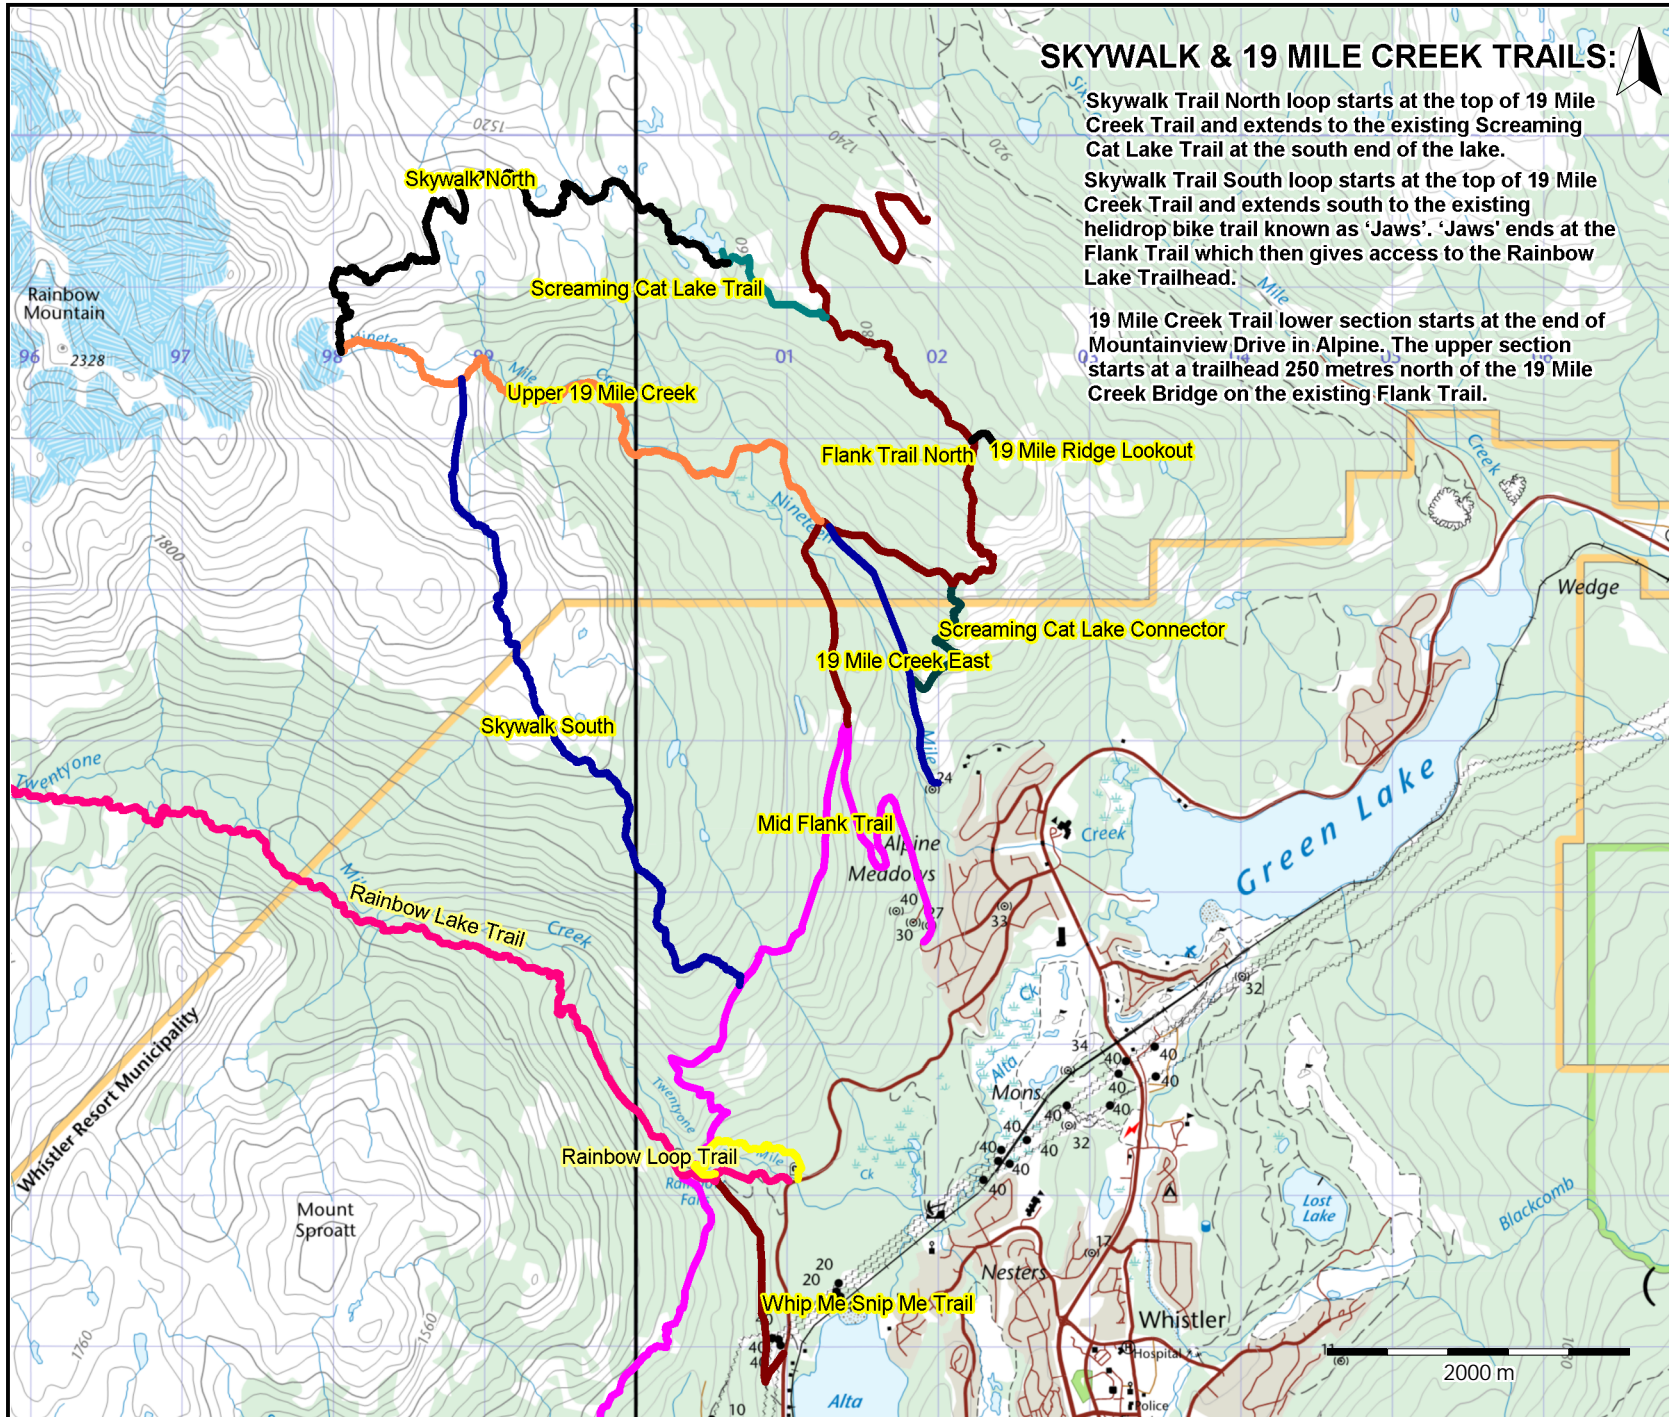

SKYWALK TRAIL SYSTEM

Skywalk

- Skywalk North
- Skywalk South
- Upper 19 Mile Creek

Flank Trail North_Revised

- 19 Mile Creek East
- 19 Mile Ridge Lookout
- Flank Trail North
- Screaming Cat Lake Trail

Screaming Cat connector

- Screaming Cat connector

Rainbow - Madely

- Madely Lakeside Trail
- Rainbow Lake - Madely Lake Trail
- Rainbow Lake Trail
- Rainbow Loop Trail

Mid Flank Trail

- Mid Flank Trail
- Whip Me Snip Me Trail

Flank Trail West

- Flank Trail West

Annotation_Title

- Annotation_Block_1
- Annotation_Block_2
- Annotation_Block_3
- 92J_02_UTM10
- 92J_03_UTM10