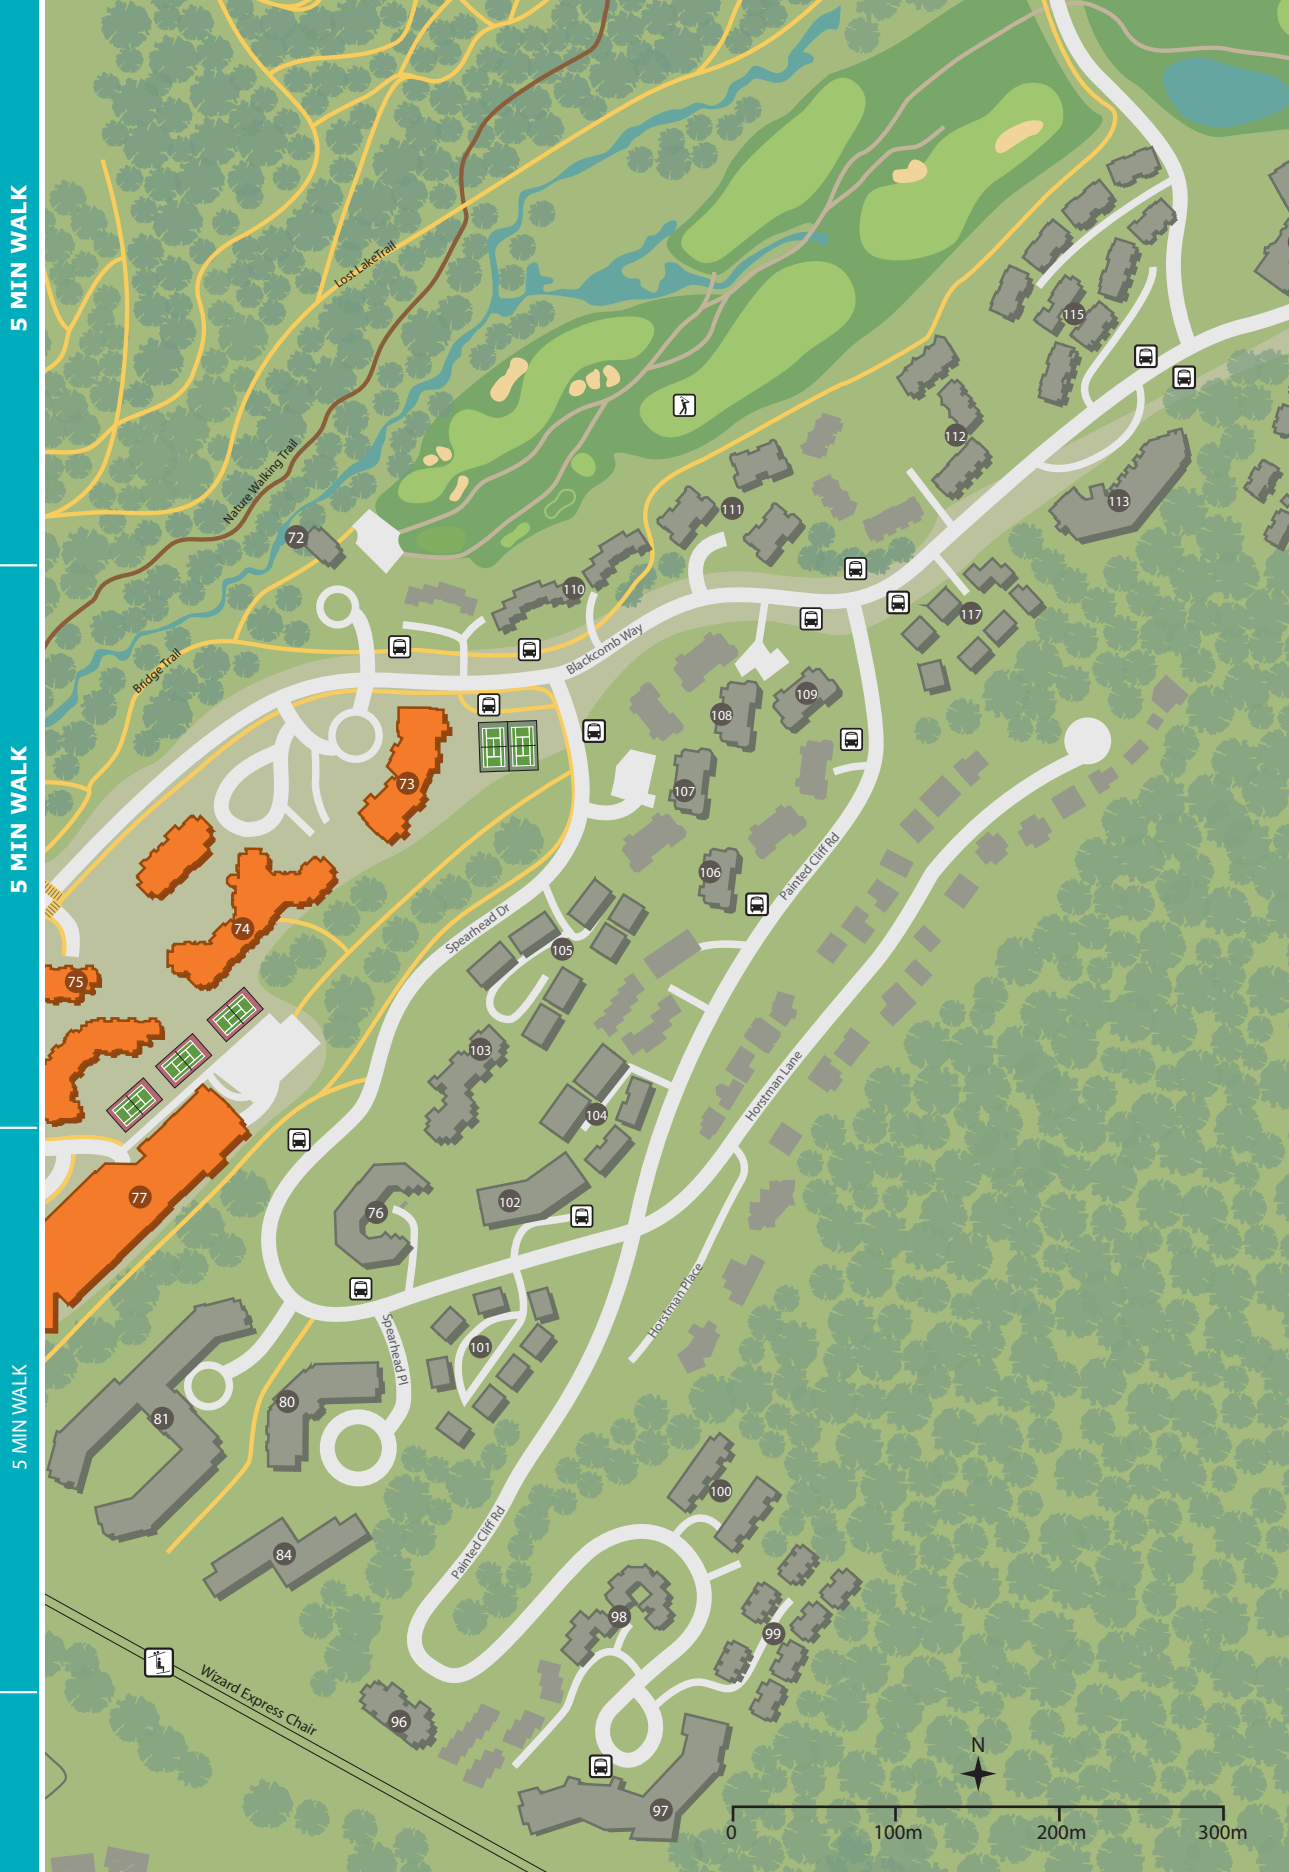

BLACKCOMB BENCHLANDS