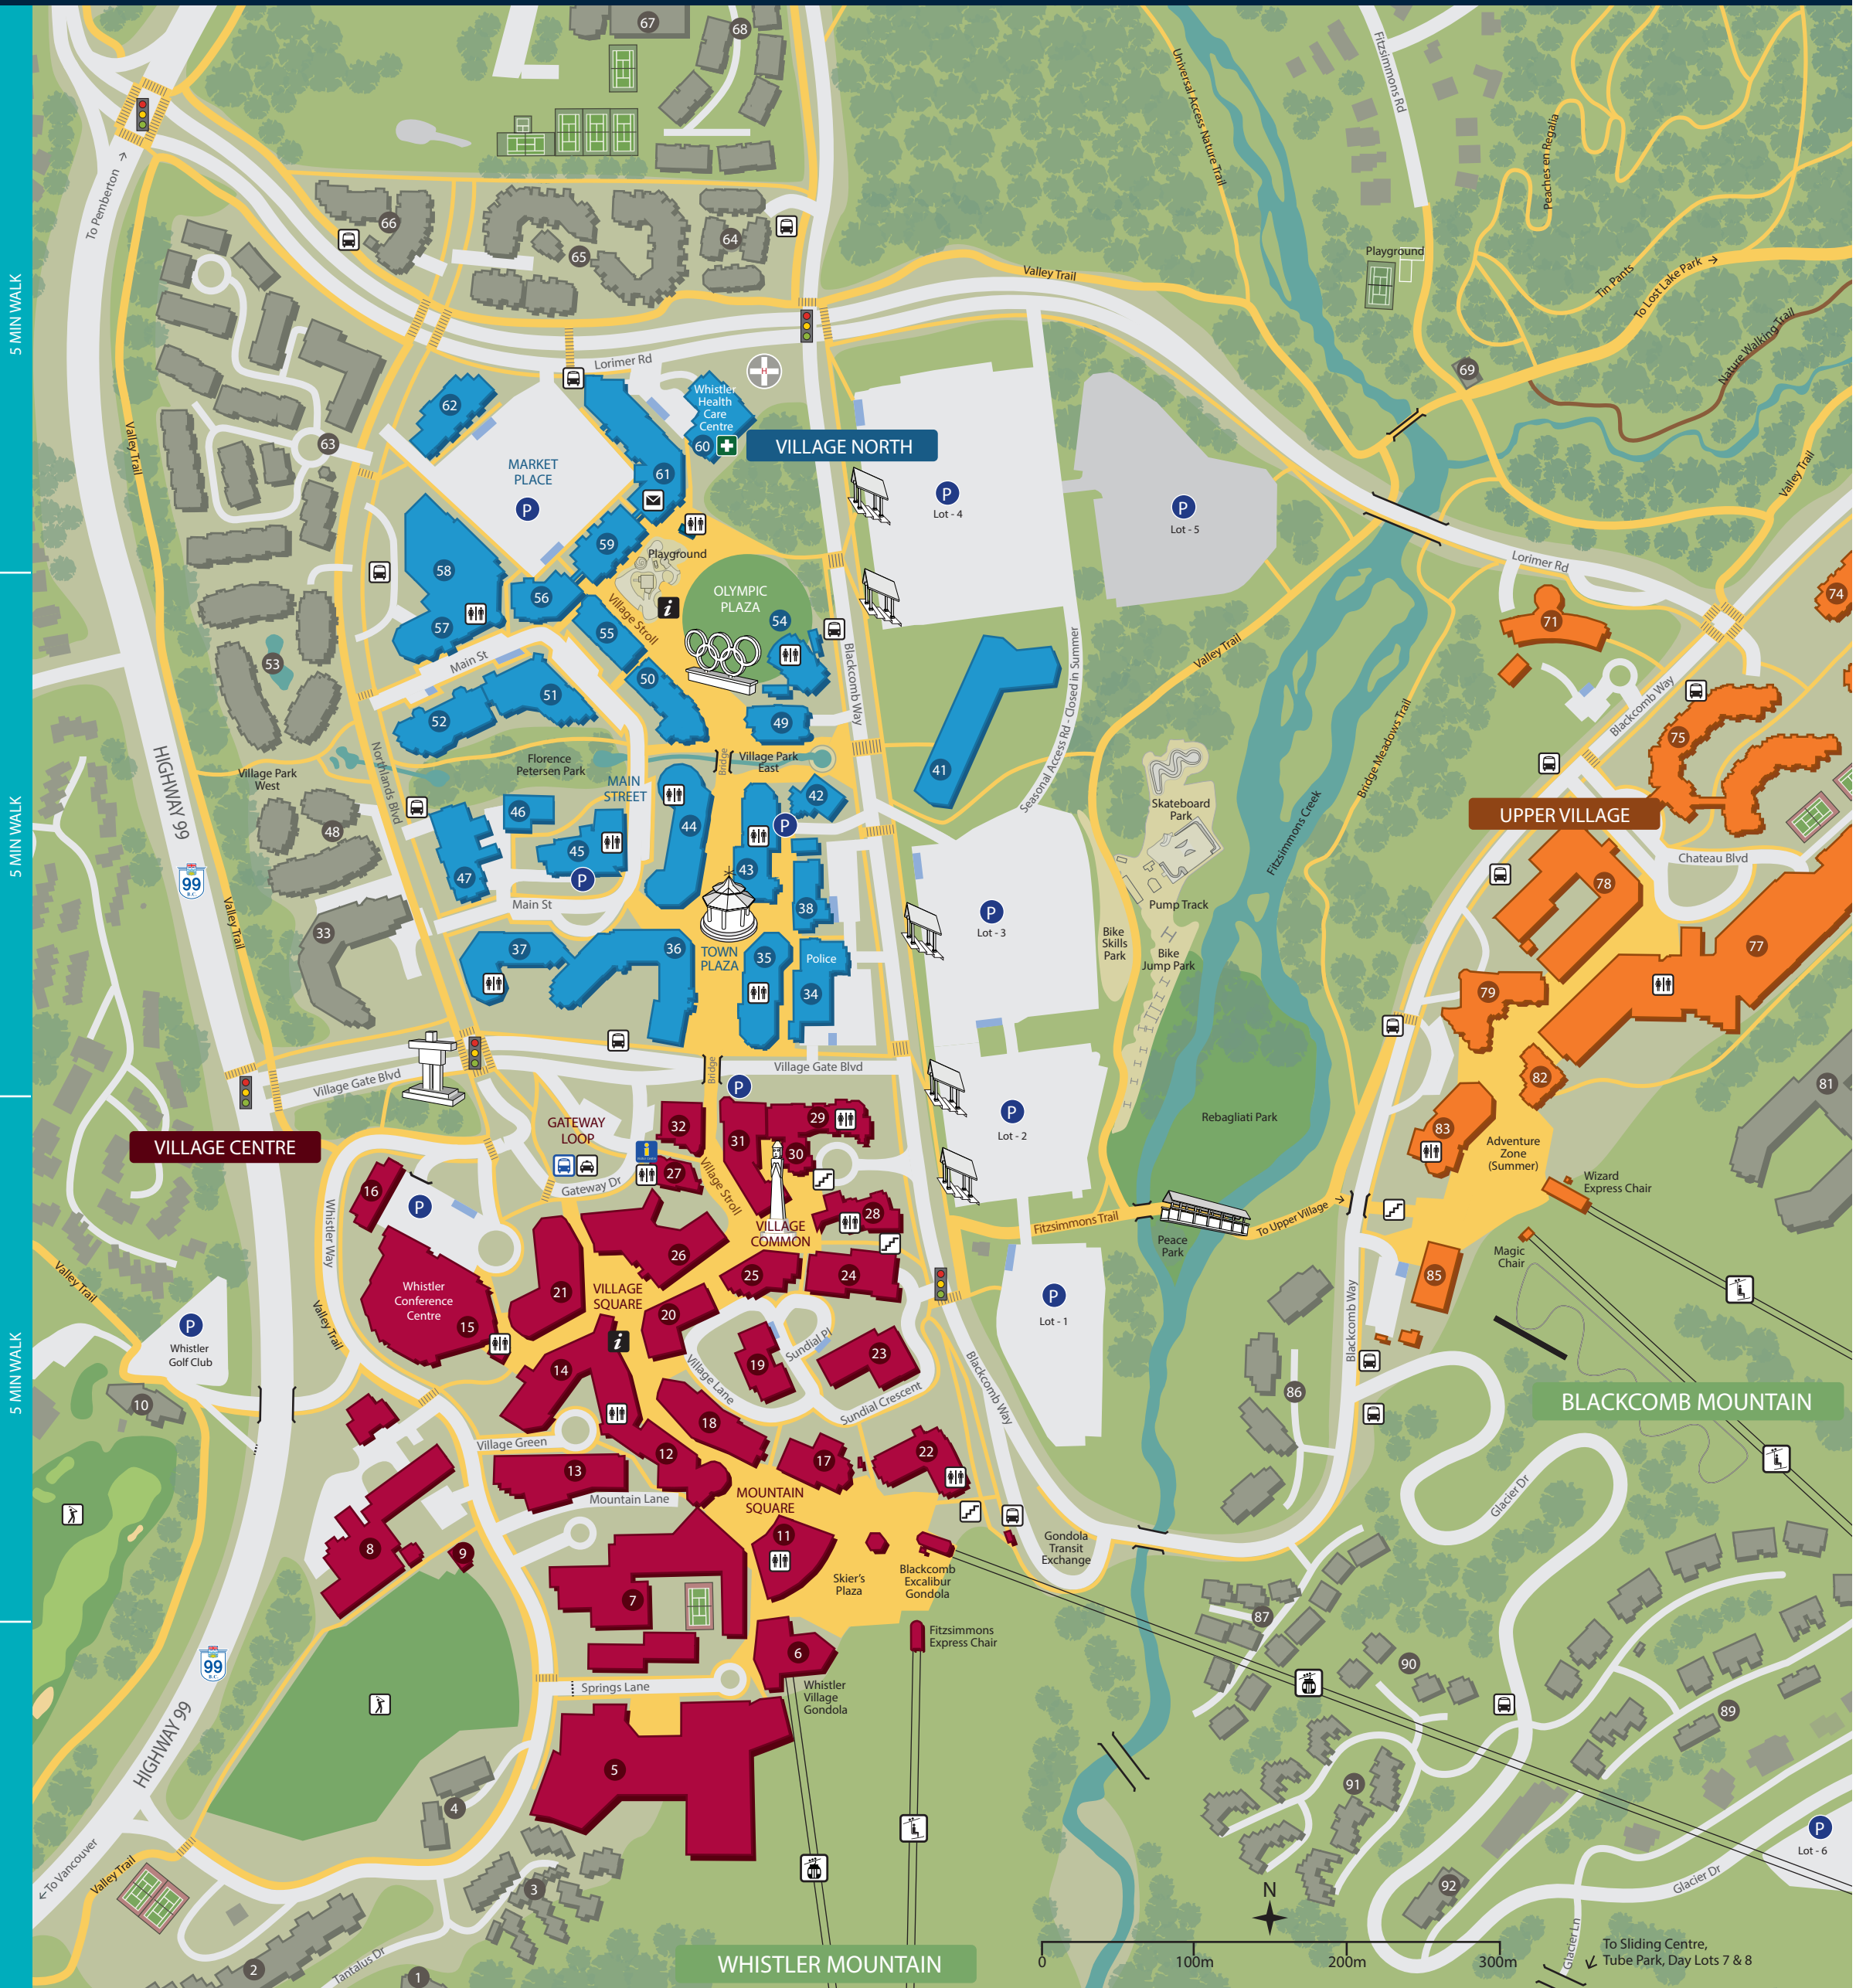

# WHISTLER VILLAGE

## LEGEND

- Village North/ Neighbourhoods
  - Main Street
  - Market Place
  - Olympic Plaza
  - Town Plaza
- Village Centre/ Neighbourhoods
  - Conference Centre
  - Gateway Loop
  - Mountain Square
  - Skiers Plaza
  - Village Common
  - Village Square
- Upper Village
- Whistler Mountain
- P Parking Area
- ♿ Accessible Parking
- Pedestrian Path
- + Emergency Services
- + Public Restrooms
- + Visitor Centre
- + Village Host
- + Stairway
- + Vancouver Bus Stop
- + Bus Stop
- + Taxi
- + Golf Course
- + Gondola
- + Chairlift
- + Post Office

## WHISTLER CREEKSIDE