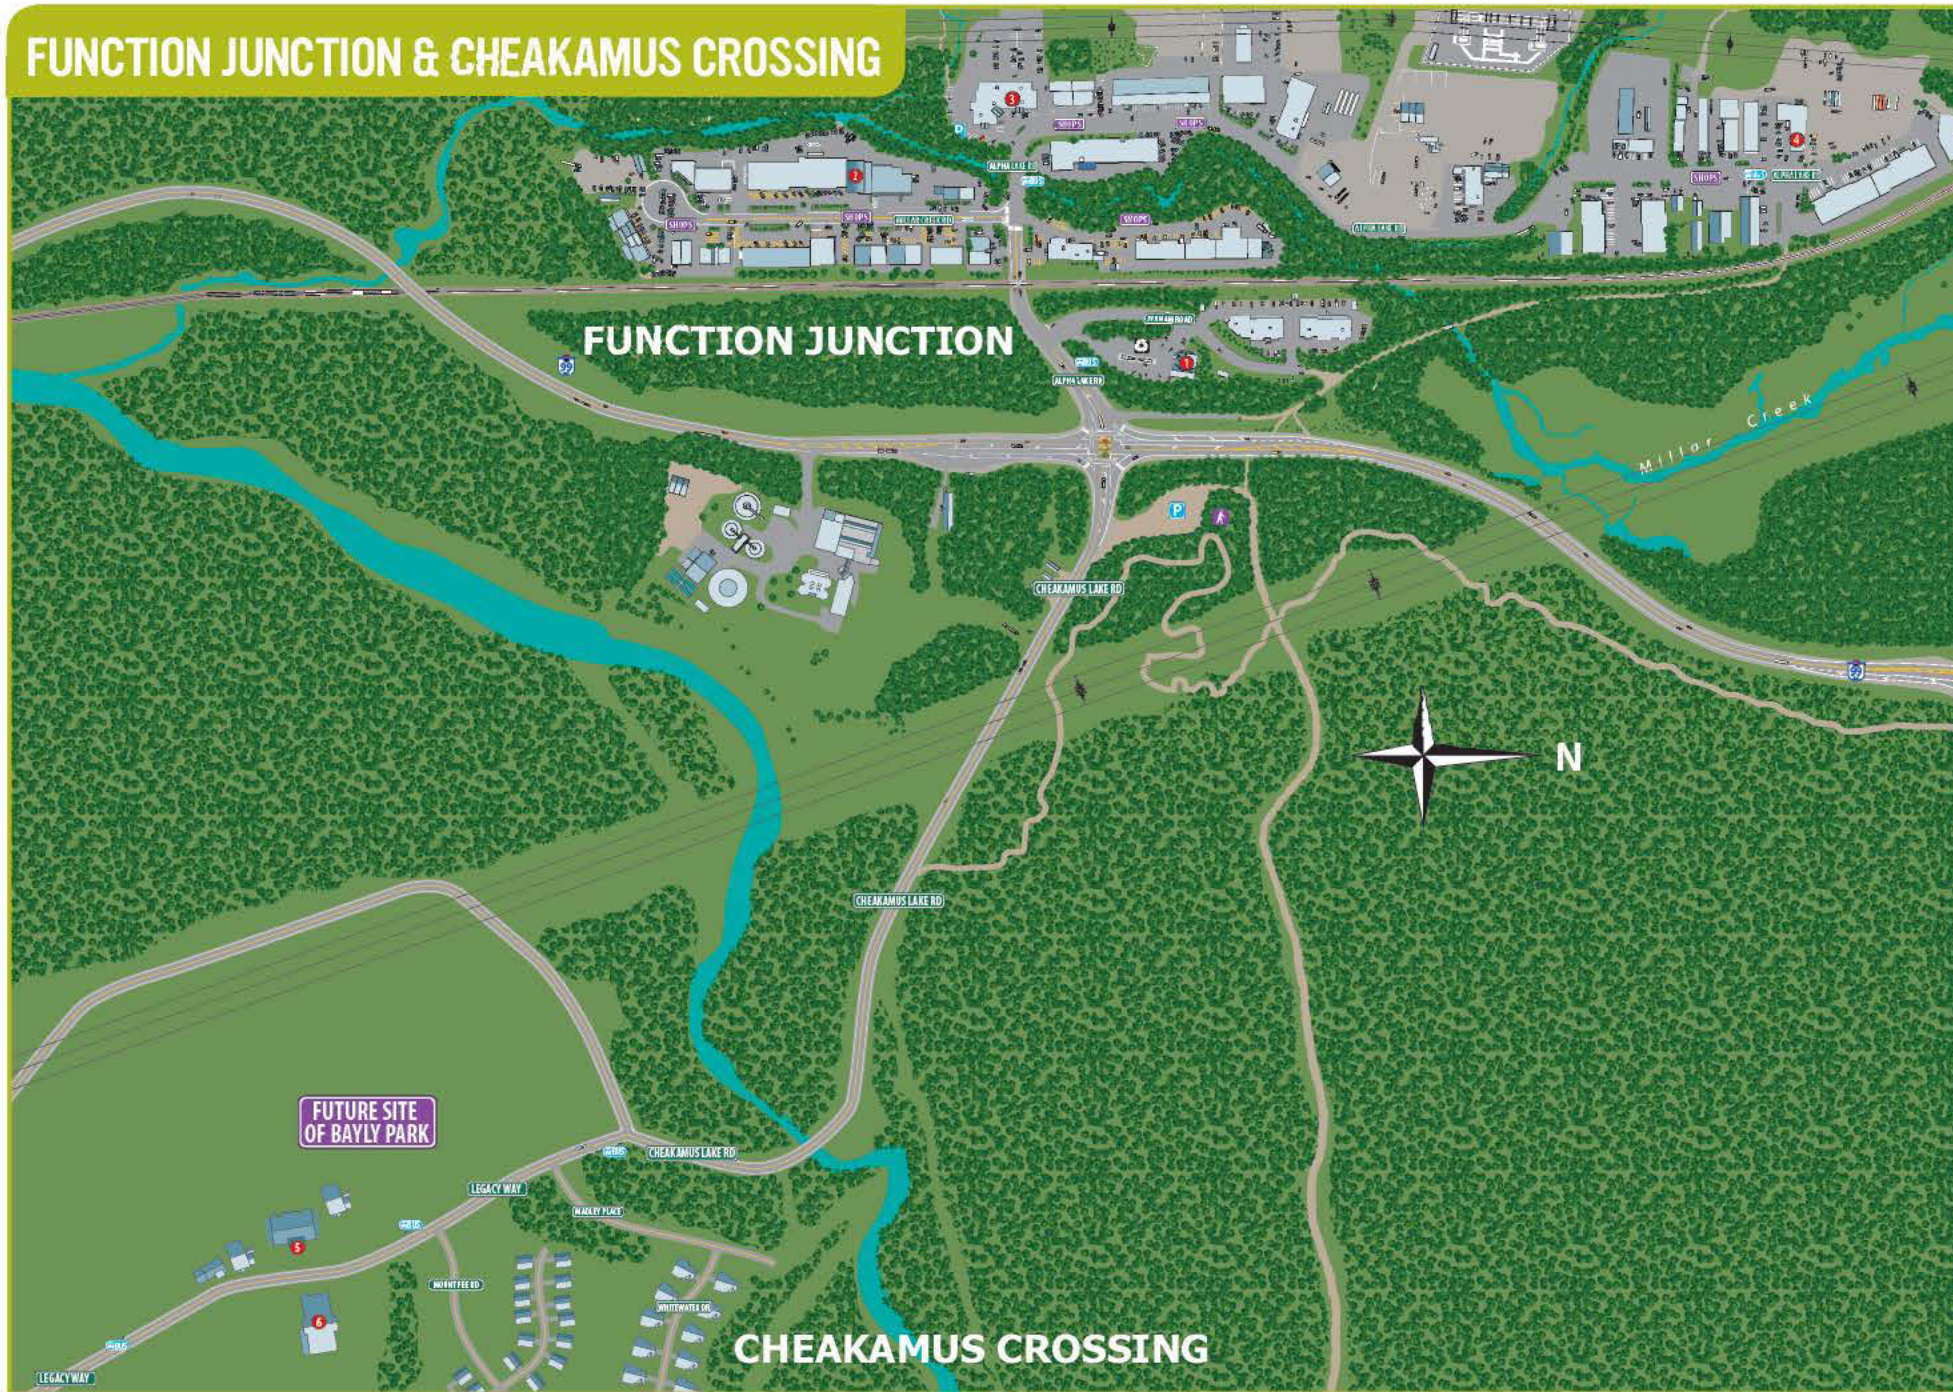

FUNCTION JUNCTION & CHEAKAMUS CROSSING, WHISTLER BENCHLANDS, CREEKSIDE

FUNCTION JUNCTION & CHEAKAMUS CROSSING

Map Directory

Function Junction & Cheakamus Crossing

1 Re-Use-It Centre/Recycling & Garbage	74 Four Seasons Resort Whistler
2 Whistler Brewing Company	109 Fox Glove - The Villas
3 Whistler Employment Resource Centre	111 Gleneagles
4 Re-Build-It Centre	80 Greystone Lodge
5 HI-Whistler	113 Horstman House
6 Whistler Athletes' Centre	114 Lost Lake Lodge

Benchlands

110 Alpine Greens	99 Mountain Star
100 Arrowhead Pointe	98 Painted Cliff
81 Aspens	89 Pinnacle Ridge
112 Blackcomb Greens	102 Powderhorn
96 Cedar Creek	92 Snocrest
90 Cedar Hollow	108 Snowberry - The Villas
91 Cedar Ridge	106 Snowbird
75 Club Intrawest	101 Stoneridge
97 Coast Blackcomb Suites at Whistler	77 The Fairmont Chateau Whistler
104 Crystal Ridge	115 The Woods
72 Fairmont Chateau Whistler Golf Club	84 The Woodrun Lodge
105 Forest Trails	94 Whistler Sliding Centre
73 Four Seasons Residences Whistler	103 Wildwood Lodge on Blackcomb Mountain
	107 Wintergreen - The Villas

Creekside

1 First Tracks	12 Beaver Flats Employee Housing
2 Dusty's Bar & Grill	13 Whistler Creek Lodge
3 The Legends	14 Husky Oil & Gas Station
4 Lake Placid Lodge	15 Southside Lodge
5 Creekside Plaza	16 Whistler Resort & Club
6 Creekside Market	17 Nita Lake Lodge
7 Whistler Mountain Ski Club	18 Train Station
8 Evolution Whistler	
9 Highpointe	
10 Highlands Annex	
11 Highlands Lodge/RimRock