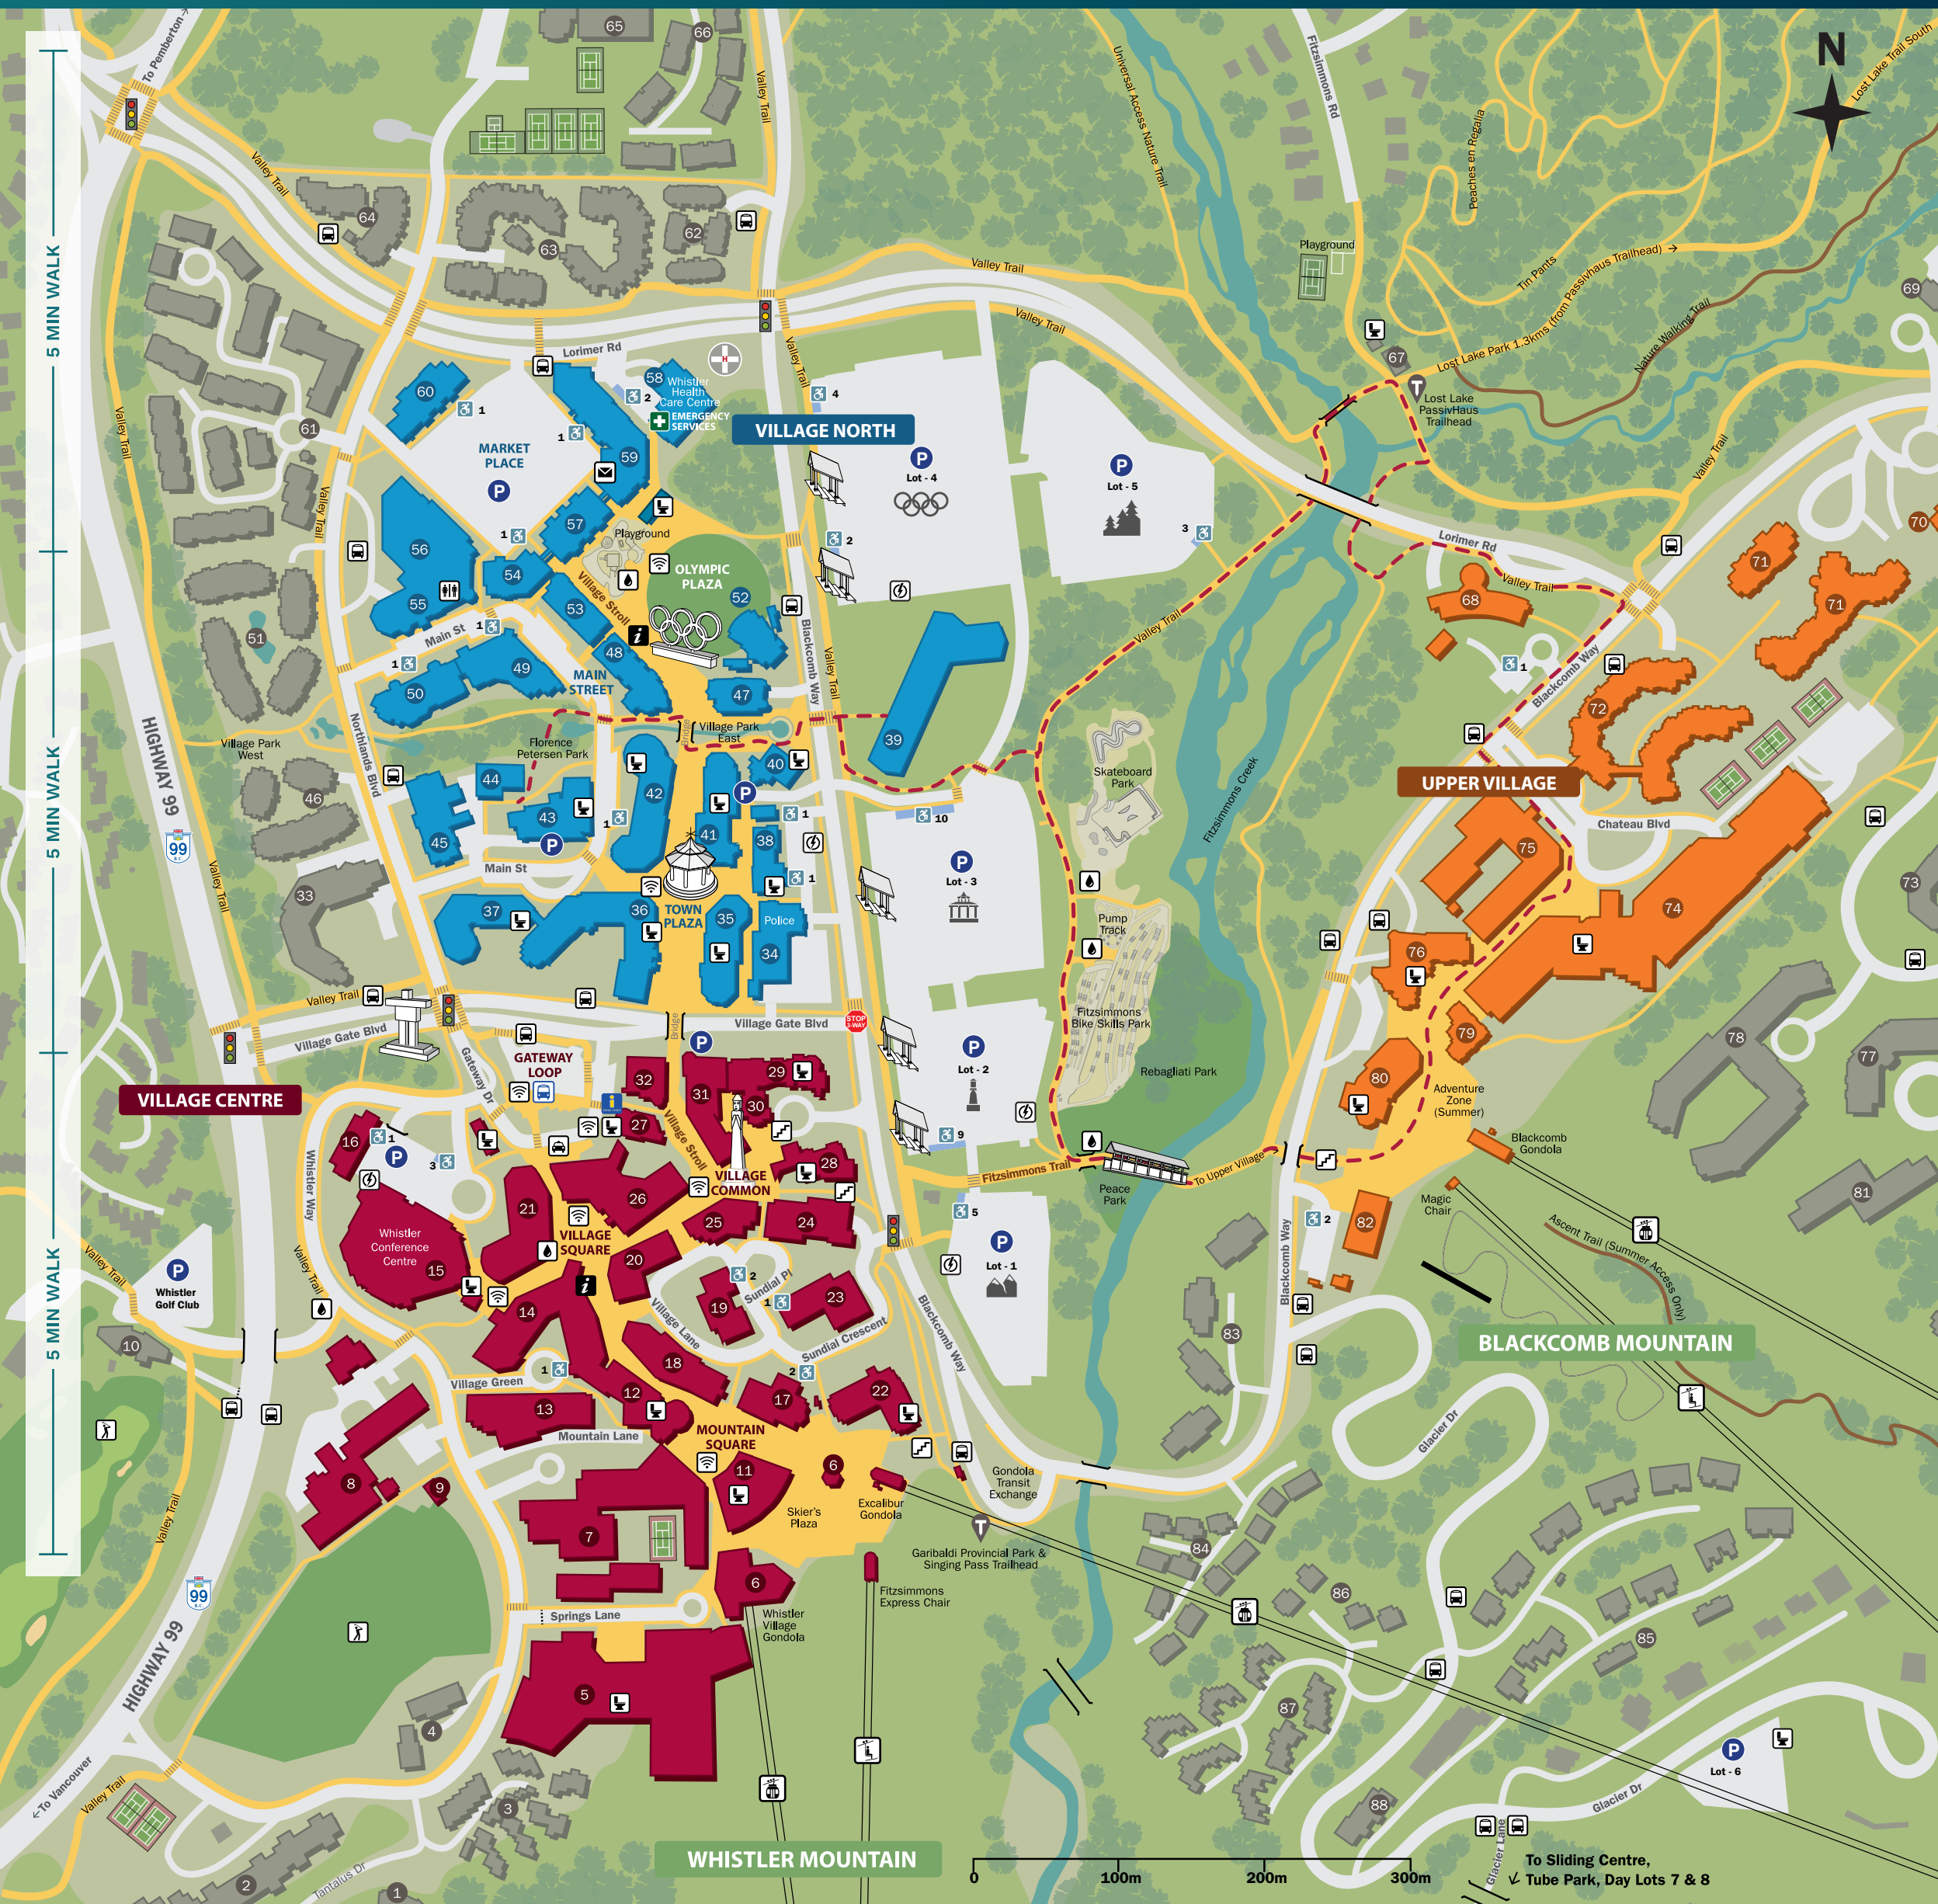

WHISTLER VILLAGE MAP

LEGEND

- **VILLAGE NORTH**
Main Street, Market Place, Olympic Plaza, Town Plaza
- **VILLAGE CENTRE**
Conference Centre, Gateway Loop, Mountain Square, Skier's Plaza, Village Common, Village Square
- **UPPER VILLAGE**
- P **PARKING AREA** whistler.ca/parking
- P **ACCESSIBLE PARKING**
- **PEDESTRIAN PATH**
- - - **CULTURAL CONNECTOR**
whistler.ca/culturalconnector
- + **EMERGENCY SERVICES**
- W **PUBLIC WASHROOMS**
- V **VISITOR CENTRE**
- H **VILLAGE HOST**
- S **STAIRWAY**
- B **VANCOUVER BUS STOP**
- L **LOCAL BUS STOP**
- T **TAXI**
- G **GOLF COURSE**
- G **GONDOLA**
- C **CHAIRLIFT**
- P **POST OFFICE**
- W **FREE WHISTLER WIFI AREA**
- E **EV CHARGING STATION**
- W **WATER STATION**
BOTTLE FILL / FOUNTAIN
Only available in summer
- T **TRAILHEAD**

WHISTLER.COM/CHAT

BLACKCOMB BENCHLANDS (PART OF UPPER VILLAGE)

FUNCTION JUNCTION & CHEAKAMUS CROSSING

WHISTLER CREEKSIDE

MAP DIRECTORY

FUNCTION JUNCTION & CHEAKAMUS CROSSING

- 4, 5, 6, 7 Alpha Lake Rd Retail & Industrial
- 10 Athletes' Centre
- 8 Home Plaza
- 9 Hosting International
- 2, 3 Millar Creek Retail
- 1 Recycling & Garbage
- Lynham Rd Retail

WHISTLER CREEKSIDE

- 95 Powderhorn
- 101 Snowcrest
- 99 Snowberry - The Villas
- 110 Snow Goose
- 94 Stoneridge
- 74 The Fairmont Chateau Whistler
- 108 The Woods
- 81 The Woodrun Lodge
- 109 TreeLine
- 96 Wildwood Lodge on Blackcomb Mountain
- 100 Wintergreen - The Villas
- 6 Creekside Village Retail Area
- 5 Creekside Plaza
- 2 Dusty's Bar & Grill
- 8 Evolution Whistler
- 1 First Tracks Lodge
- 10 Highlands Annex
- 11 Highlands Lodge/RimRock
- 9 Highpointe
- 14 Husky Oil & Gas Station
- 4 Lake Placid Lodge
- 3 Legends
- 17 Nita Lake Lodge
- 15 Southside Lodge
- 12 London Lane Plaza
- 18 Train Station
- 13 Whistler Creek Lodge
- 7 Whistler Mountain Ski Club
- 16 Whistler Resort & Club