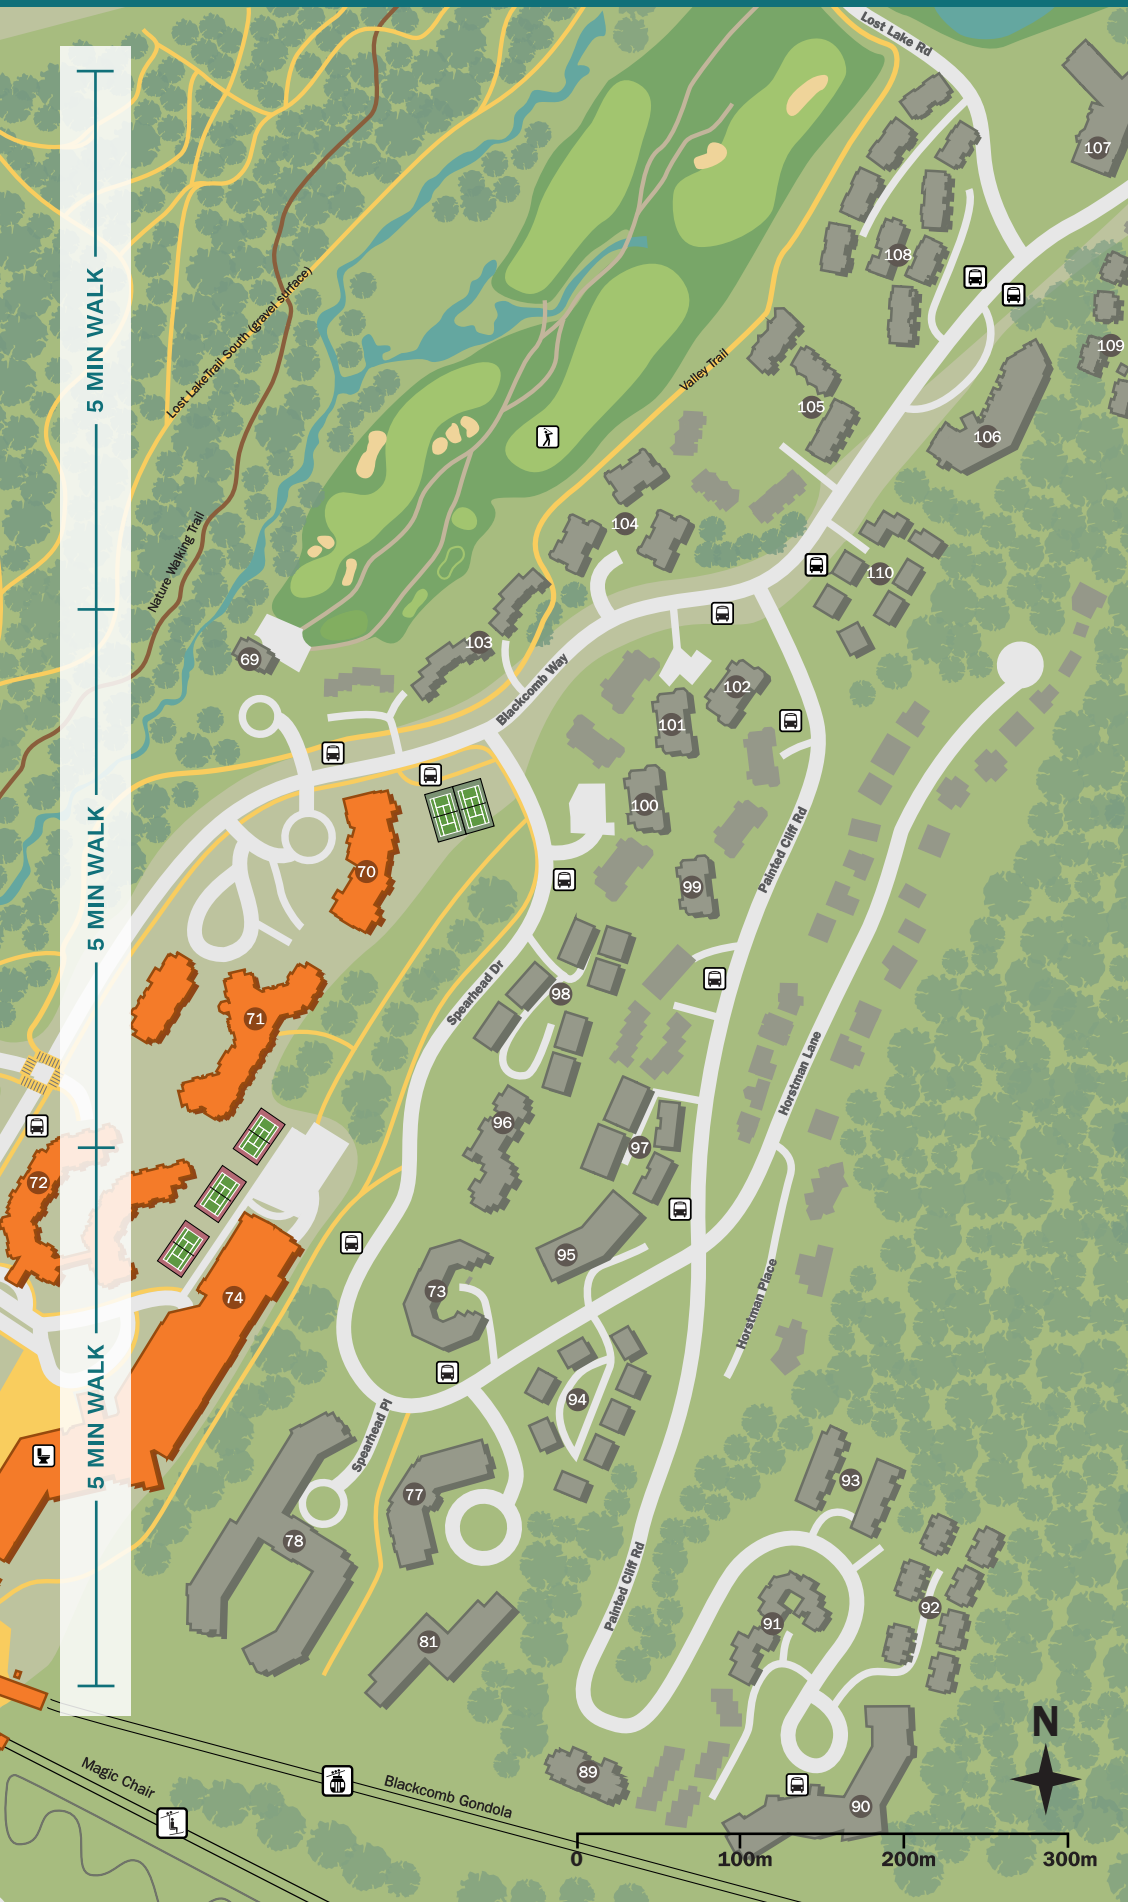

WHISTLER VILLAGE MAP

LEGEND

- **VILLAGE NORTH**
Main Street, Market Place, Olympic Plaza, Town Plaza
- **VILLAGE CENTRE**
Conference Centre, Gateway Loop, Mountain Square, Skier's Plaza, Village Common, Village Square
- **UPPER VILLAGE**
- P **PARKING AREA** whistler.ca/parking
- P **ACCESSIBLE PARKING**
- **PEDESTRIAN PATH**
- - - **CULTURAL CONNECTOR**
whistler.ca/culturalconnector
- + **EMERGENCY SERVICES**
- W **PUBLIC WASHROOMS**
- V **VISITOR CENTRE**
- H **VILLAGE HOST**
- S **STAIRWAY**
- B **VANCOUVER BUS STOP**
- L **LOCAL BUS STOP**
- T **TAXI**
- G **GOLF COURSE**
- G **GONDOLA**
- C **CHAIRLIFT**
- P **POST OFFICE**
- W **FREE WHISTLER WIFI AREA**
- E **EV CHARGING STATION**
- W **WATER STATION**
BOTTLE FILL / FOUNTAIN
Only available in summer
- T **TRAILHEAD**

WHISTLER.COM/CHAT

BLACKCOMB BENCHLANDS (PART OF UPPER VILLAGE)

FUNCTION JUNCTION & CHEAKAMUS CROSSING

WHISTLER CREEKSIDE

MAP DIRECTORY

FUNCTION JUNCTION & CHEAKAMUS CROSSING

- 4, 5, 6, 7 Alpha Lake Rd Retail & Industrial
- 10 Athletes' Centre
- 8 Home Plaza
- 9 Hosting International
- 2, 3 Millar Creek Retail
- 1 Recycling & Garbage
- Lynham Rd Retail

WHISTLER CREEKSIDE

- 95 Powderhorn
- 101 Snowcrest
- 99 Snowberry - The Villas
- 110 Snow Goose
- 94 Stoneridge
- 74 The Fairmont Chateau Whistler
- 108 The Woods
- 81 The Woodrun Lodge
- 109 TreeLine
- 96 Wildwood Lodge on Blackcomb Mountain
- 100 Wintergreen - The Villas
- 6 Creekside Village Retail Area
- 5 Creekside Plaza
- 2 Dusty's Bar & Grill
- 8 Evolution Whistler
- 1 First Tracks Lodge
- 10 Highlands Annex
- 11 Highlands Lodge/RimRock
- 9 Highpointe
- 14 Husky Oil & Gas Station
- 4 Lake Placid Lodge
- 3 Legends
- 17 Nita Lake Lodge
- 15 Southside Lodge
- 12 London Lane Plaza
- 18 Train Station
- 13 Whistler Creek Lodge
- 7 Whistler Mountain Ski Club
- 16 Whistler Resort & Club