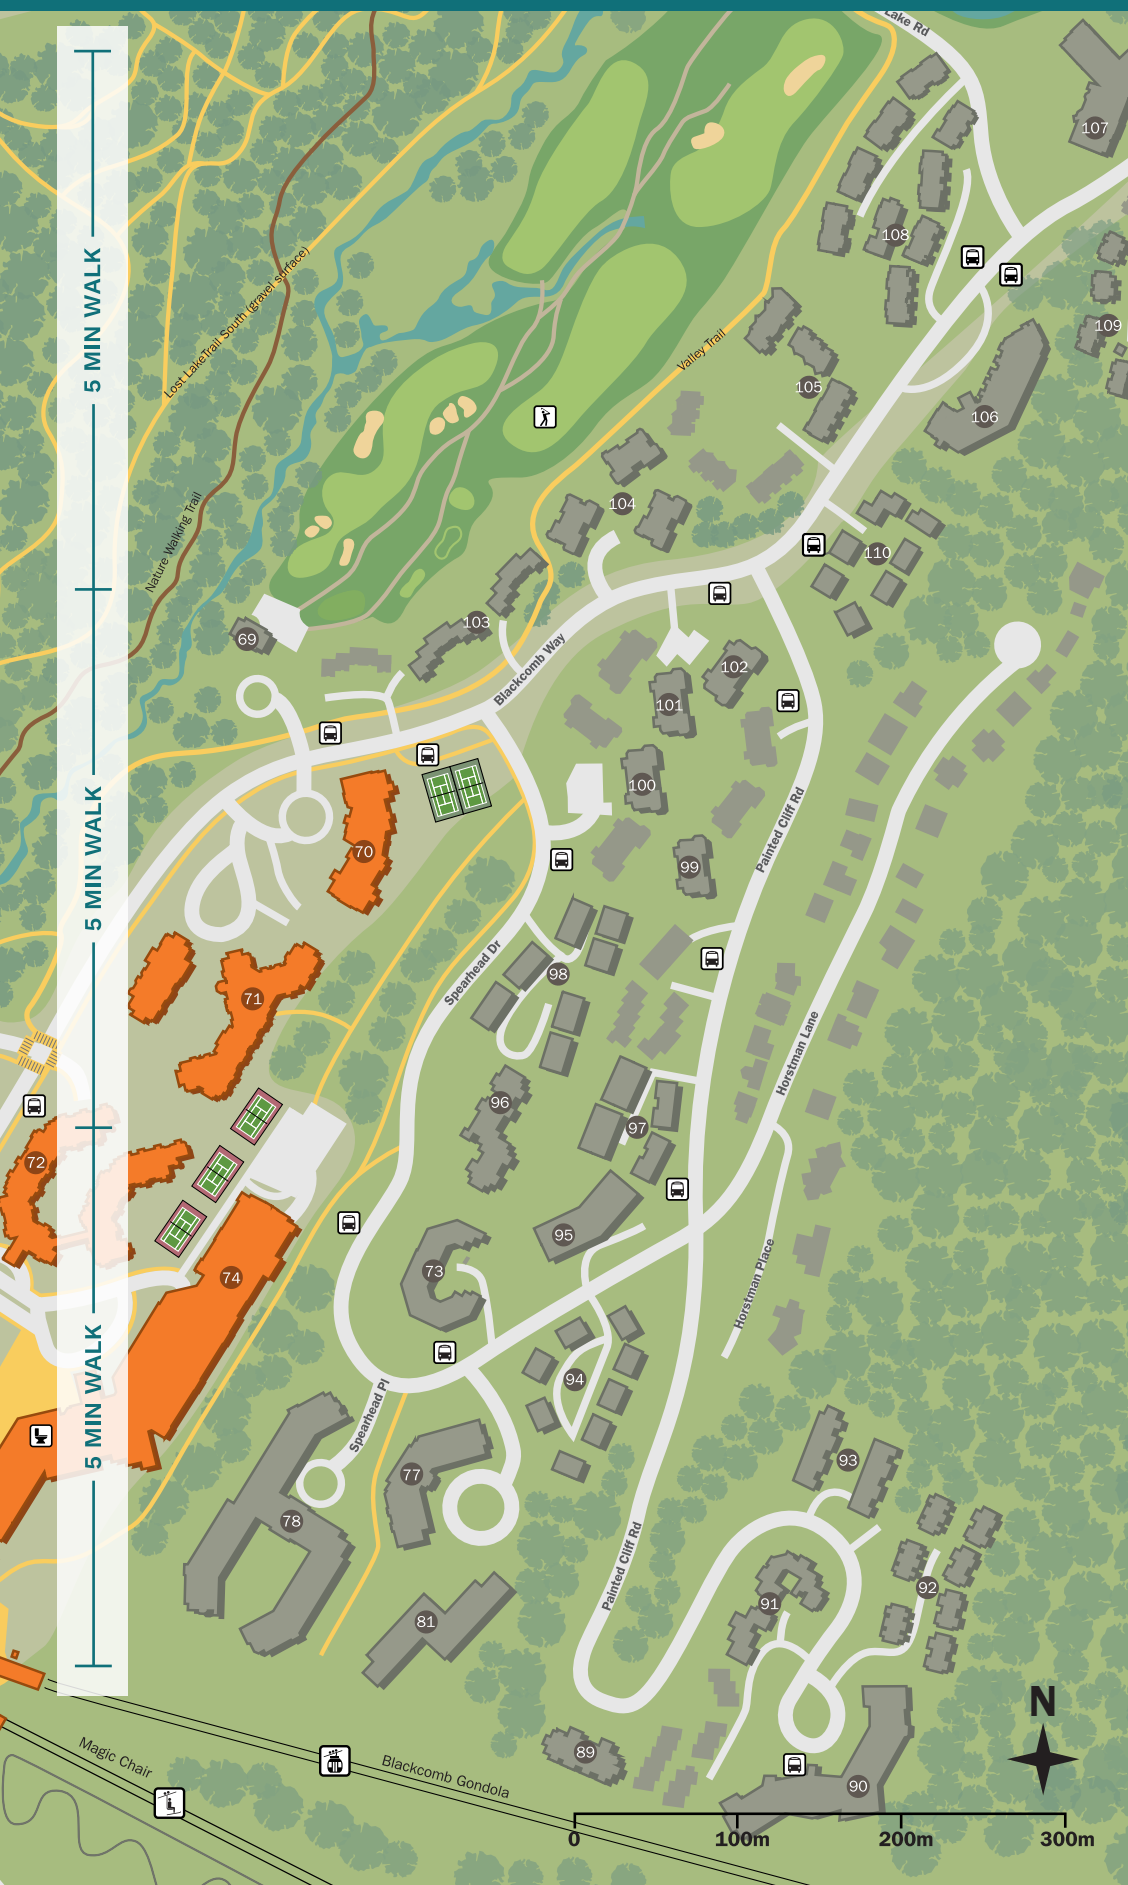

BLACKCOMB BENCHLANDS (PART OF UPPER VILLAGE)