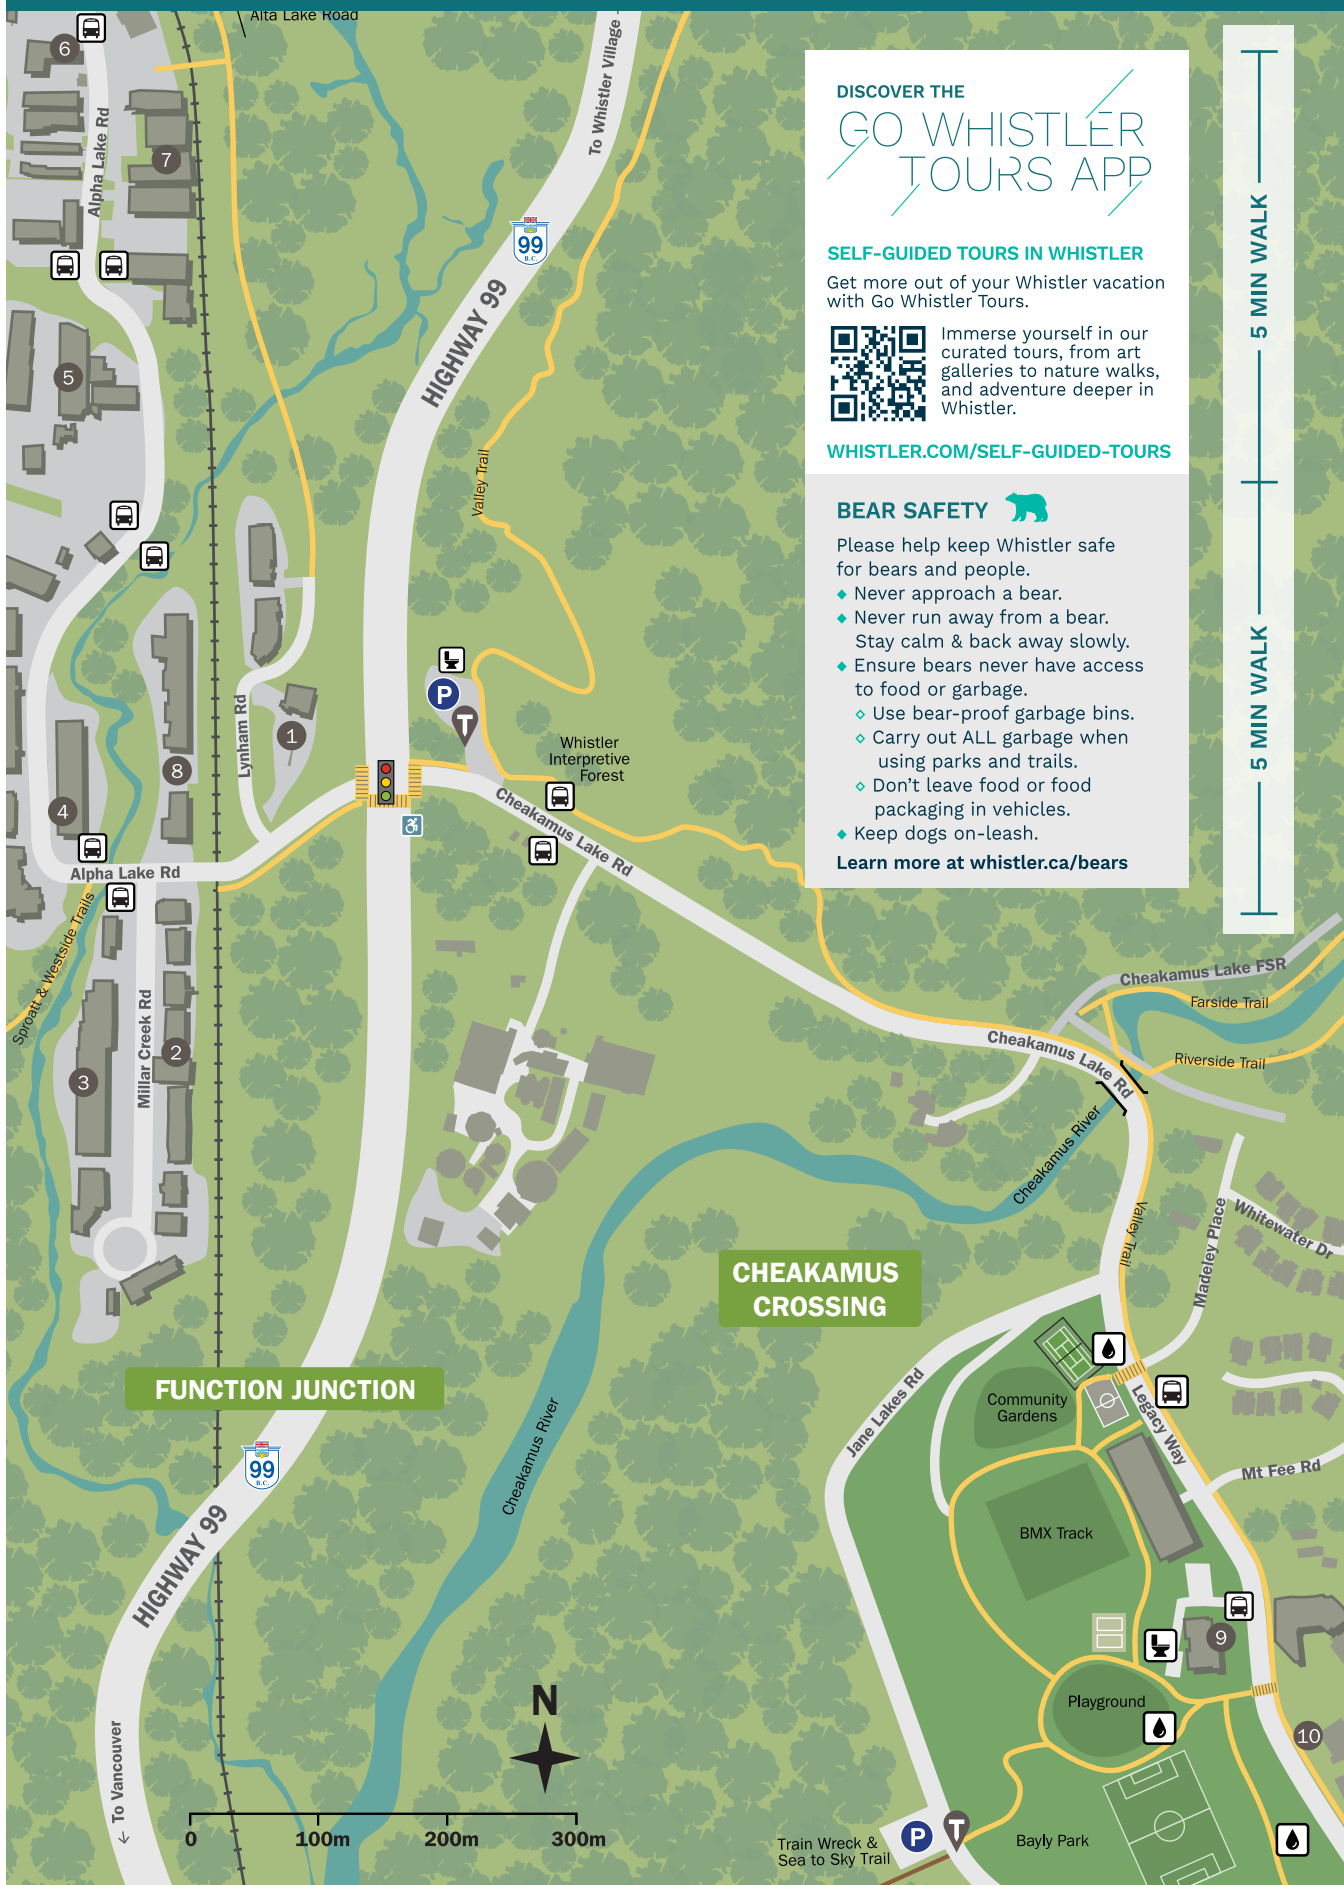

FUNCTION JUNCTION & CHEAKAMUS CROSSING

DISCOVER THE
GO WHISTLER TOURS APP

SELF-GUIDED TOURS IN WHISTLER
Get more out of your Whistler vacation with Go Whistler Tours.

Immerse yourself in our curated tours, from art galleries to nature walks, and adventure deeper in Whistler.

WHISTLER.COM/SELF-GUIDED-TOURS

BEAR SAFETY

Please help keep Whistler safe for bears and people.

- Never approach a bear.
- Never run away from a bear.
- Stay calm & back away slowly.
- Ensure bears never have access to food or garbage.
- Use bear-proof garbage bins.
- Carry out ALL garbage when using parks and trails.
- Don't leave food or food packaging in vehicles.
- Keep dogs on-leash.

Learn more at whistler.ca/bears