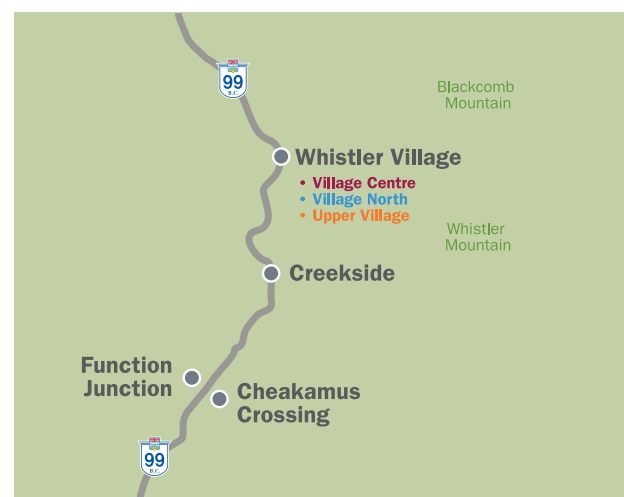

LEGEND

- UPPER VILLAGE
- PARKING AREA
- PEDESTRIAN PATH
- ACCESSIBLE PARKING
- GAS STATION
- LOCAL BUS STOP
- WATER STATION BOTTLE FILL/FOUNTAIN
  Only available in summer
- TAXI
- GOLF COURSE
- GONDOLA
- CHAIRLIFT
- TRAIN
- PUBLIC WASHROOMS
- TRAILHEAD