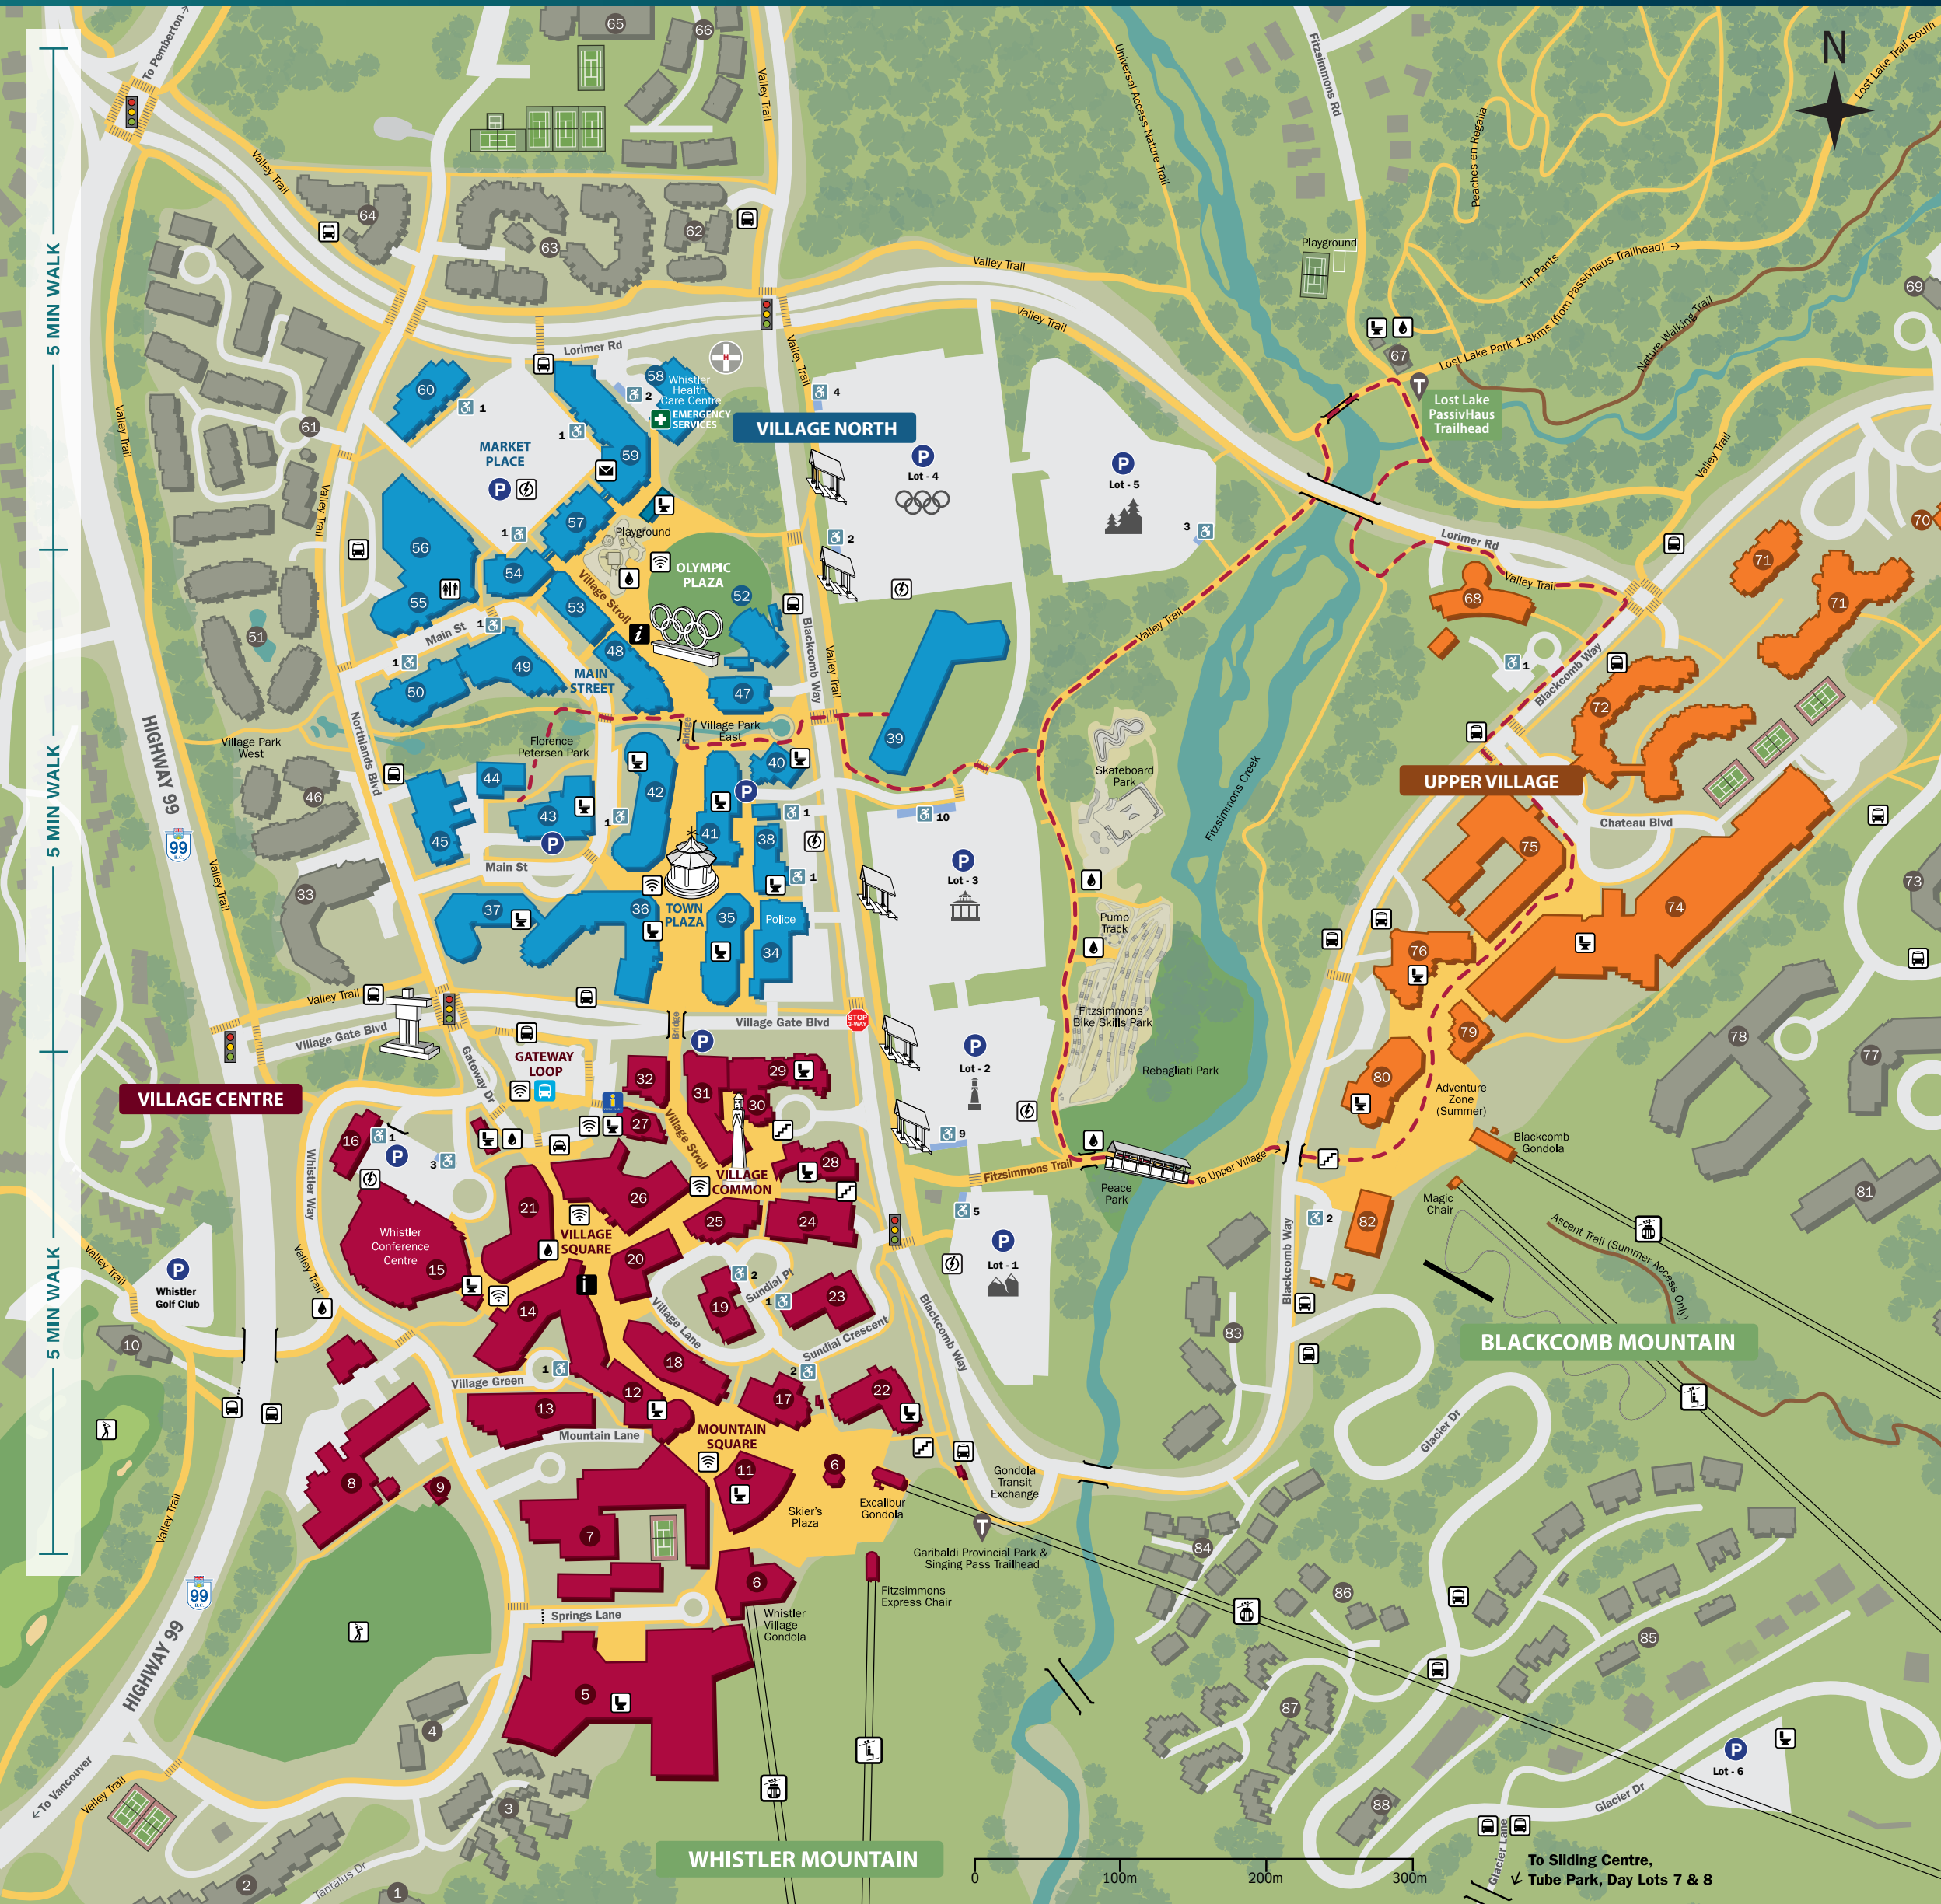

WHISTLER VILLAGE MAP

LEGEND

- **VILLAGE NORTH**
Main Street, Market Place, Olympic Plaza, Town Plaza
- **VILLAGE CENTRE**
Conference Centre, Gateway Loop, Mountain Square, Skier's Plaza, Village Common, Village Square
- **UPPER VILLAGE**
- P **PARKING AREA** whistler.ca/parking
- P **ACCESSIBLE PARKING**
- **PEDESTRIAN PATH**
- - - **CULTURAL CONNECTOR**
whistler.ca/culturalconnector
- + **EMERGENCY SERVICES**
- W **PUBLIC WASHROOMS**
- I **VISITOR CENTRE**
- H **VILLAGE HOST**
- S **STAIRWAY**
- B **VANCOUVER BUS STOP**
- L **LOCAL BUS STOP**
- T **TAXI**
- G **GOLF COURSE**
- G **GONDOLA**
- C **CHAIRLIFT**
- P **POST OFFICE**
- W **FREE WHISTLER WIFI AREA**
- E **EV CHARGING STATION**
- W **WATER STATION**
BOTTLE FILL / FOUNTAIN
Only available in summer
- T **TRAILHEAD**

Learn more at whistler.ca/bears

WHISTLER CREEKSIDE

MAP DIRECTORY

FUNCTION JUNCTION & CHEAKAMUS CROSSING

- 4, 5, 6, 7 Alpha Lake Rd Retail & Industrial
- 10 Athletes' Centre
- 8 Home Plaza
- 9 Hosting International
- 2, 3 Millar Creek Retail
- 1 Recycling & Garbage
- Lynham Rd Retail

- 91 Painted Cliff
- 95 Powderhorn
- 101 Snowcrest
- 99 Snowberry - The Villas
- 110 Snow Goose
- 94 Stoneridge
- 108 The Woods
- 81 The Woodrun Lodge
- 109 Treeline
- 96 Wildwood Lodge on Blackcomb Mountain
- 100 Wintergreen - The Villas

WHISTLER CREEKSIDE

- 6 Creekside Village Retail Area
- 5 Creekside Plaza
- 14 Co-Op Gas Bar
- 2 Dusty's Bar & Grill
- 8 Evolution Whistler
- 1 First Tracks Lodge
- 10 Highlands Annex
- 11 Highlands Lodge/RimRock
- 9 Highpoint
- 4 Lake Placid Lodge
- 3 Legends
- 12 London Lane Plaza
- 17 Nita Lake Lodge
- 15 Southside Lodge
- 18 Train Station
- 13 Whistler Creek Lodge
- 7 Whistler Mountain Ski Club
- 16 Whistler Resort & Club